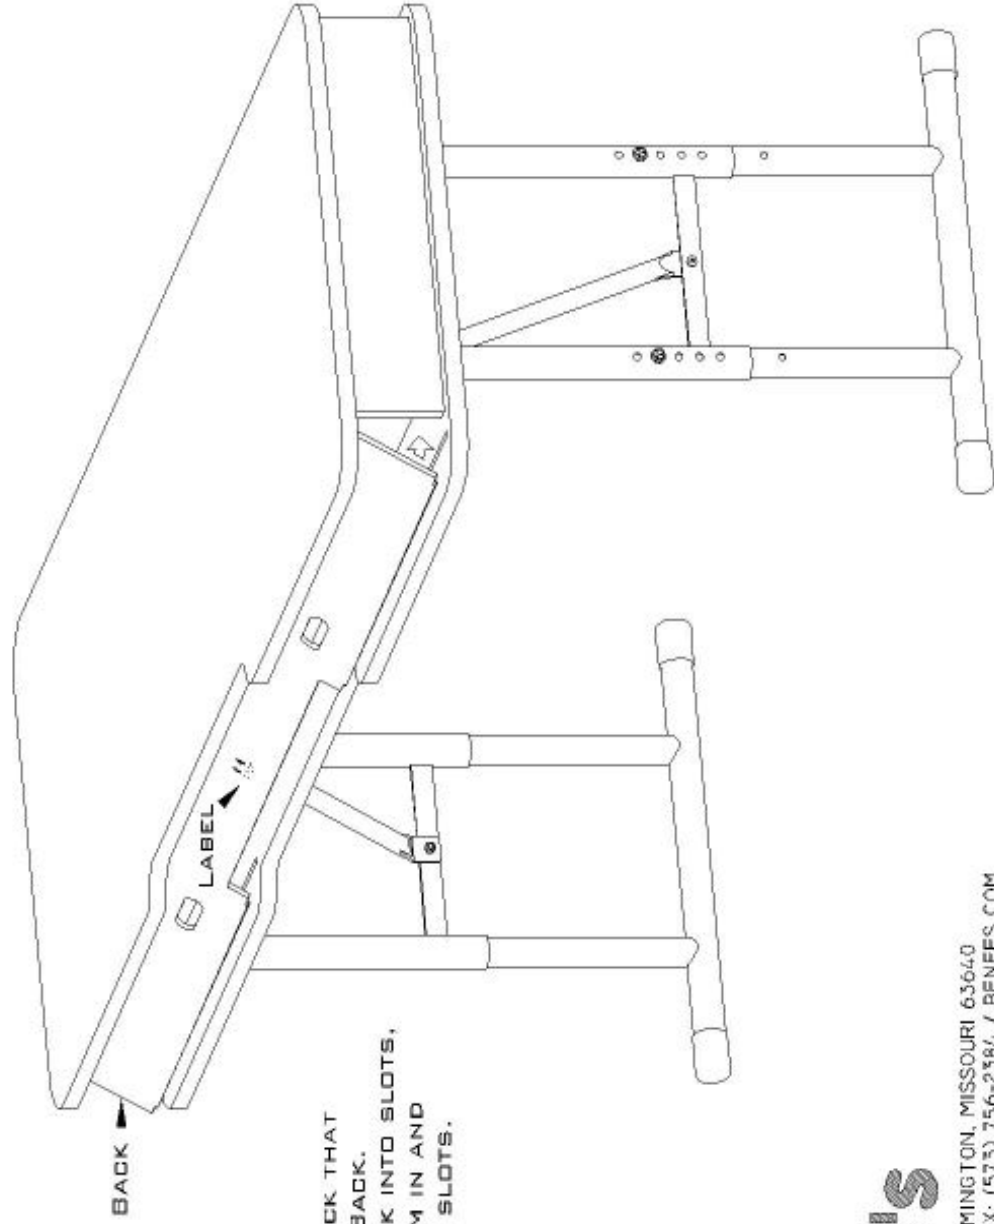

INSTALLATION FOR WIRE MANAGEMENT BACK

NOTE LABEL ON BACK THAT INDICATES TOP OF BACK. INSERT TOP OF BACK INTO SLOTS, THEN SWING BOTTOM IN AND DROP BOTTOM INTO SLOTS.

benee's

1602 AIRPARK DRIVE - FARMINGTON, MISSOURI 63640
PHONE: 1-800-854-1411 / FAX: (573) 756-2584 / BENEES.COM